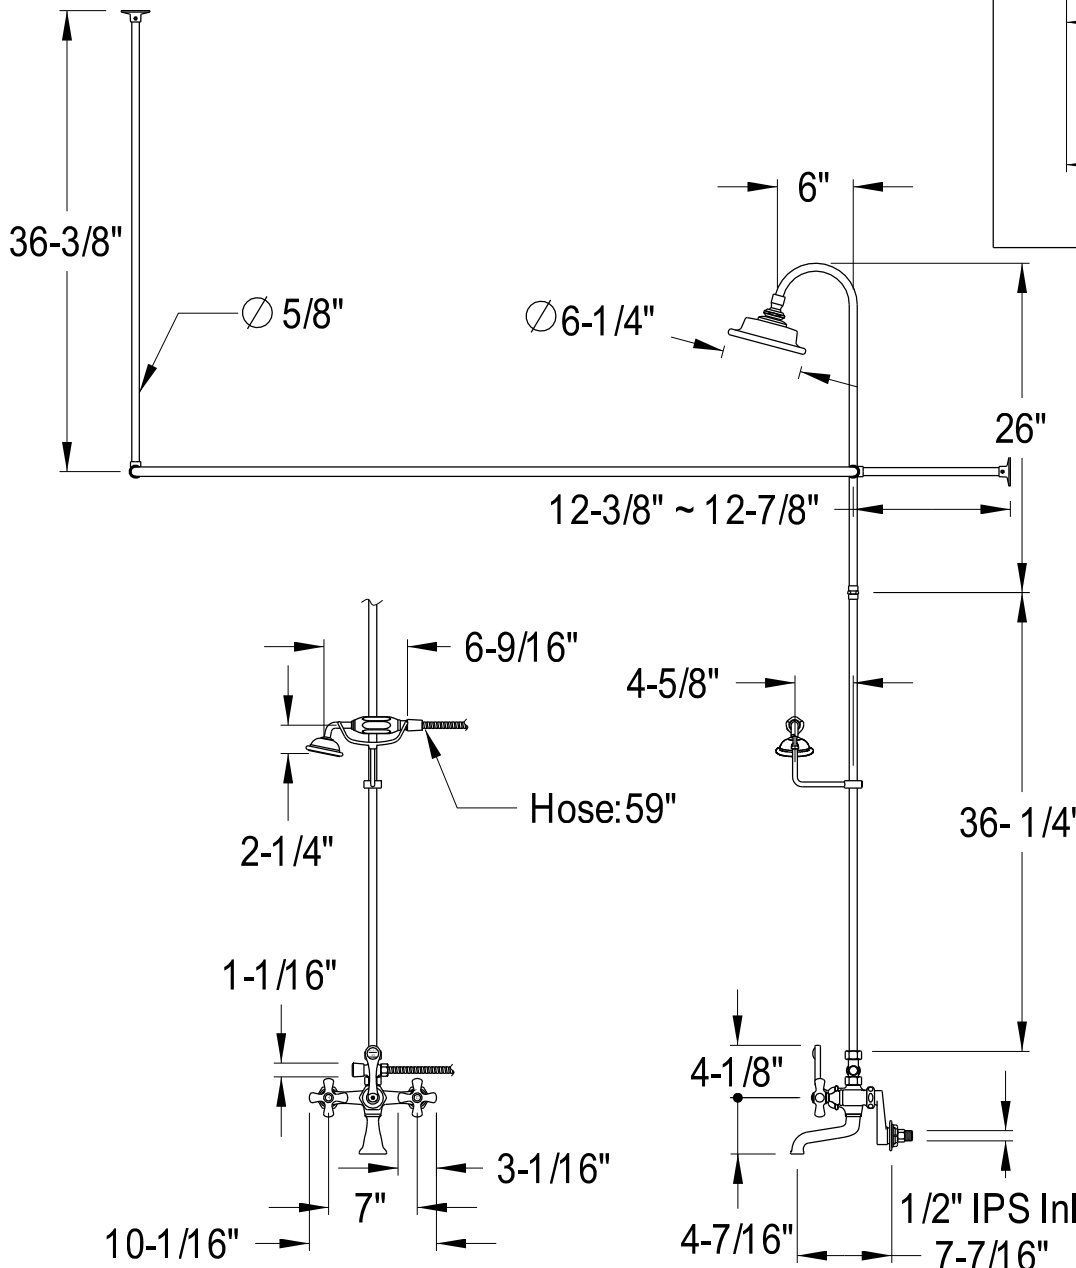

CCK1141,2,5,8PX

Shower Combo

CC2091,2,5,8

Tub Waste & Overflow, 20 Gauge

CC461,2,5,8

Single Offset Bath Supply