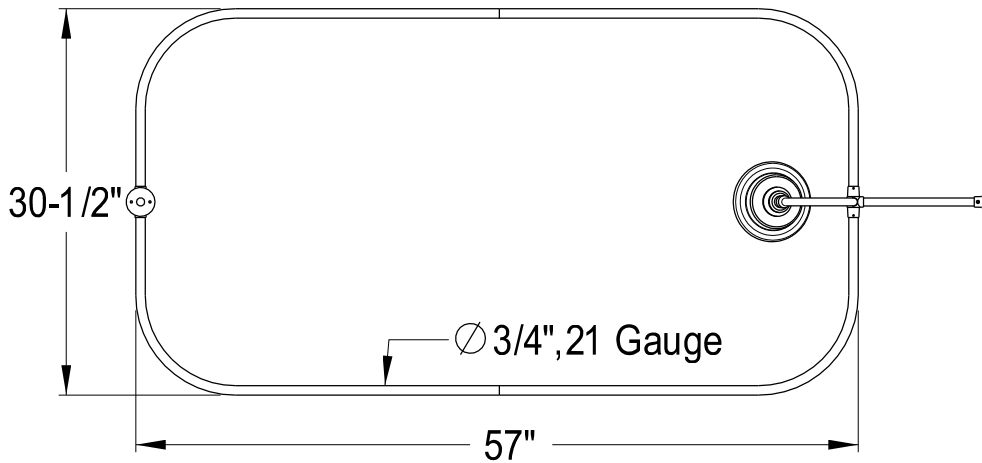

CCK1141,2,5,8PX

Shower Combo

CC2091,2,5,8

Tub Waste & Overflow, 20 Gauge

CC461,2,5,8

Single Offset Bath Supply