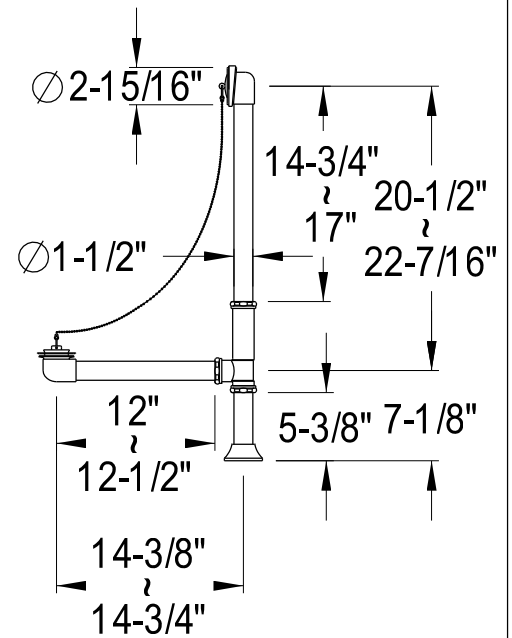

CCK1141,2,5,8PX

Shower Combo

CC2091,2,5,8

Tub Waste & Overflow, 20 Gauge

CC461,2,5,8

Single Offset Bath Supply